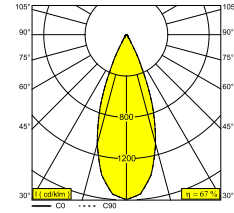

MINI DEEP RINGO II X 93037

19424 9330 B

AVAILABLE IN

BLACK 19424 9330 B

FLEMISH BRONZE OUTDOOR 19424 9330 FBRX

ANTHRACITE 19424 9330 N

WHITE 19424 9330 W

[View on website](#)

General info

LOCATION	indoor-outdoor
INSTALLATION	Ceiling Recessed
CUTOUT SHAPE/SIZE (MM)	round - 56
RECESSED DEPTH (MM)	80
THICKNESS OF MOUNTING SURFACE (MM)	min.5
INGRESS PROTECTION	IP65
WEIGHT (KG)	0.2
ADJUSTABILITY	non adjustable
INFORMATION	REFLECTOR WFL-37° EXCL.LED POWER SUPPLY 350-500mA-DC

Electrical info

CLASS	III
DIM TYPE	depending on power supply
ENERGY CLASS	E
CERTIFICATES	CB, ENEC, EPD

Lightsource info

LIGHTSOURCE NAME	LED
LIGHTSOURCE	LED array 5,8-8,6W / CRI>90 (R9: 52) / 3000K / 734-1018lm
TM-30 VALUES	rf: 90 / Rg: 99
SDCM	SDCM1
RISKGROUP	RG1
LM80	L90B10 > 50000
BEAMANGLE	37°
LED TECHNICS (LIGHT SOURCE)	1018lm // 8,6W // 118lm/W
LED TECHNICS (LUMINAIRE)	678lm // 9,9W // 69lm/W

Requirements

LED POWER SUPPLY 350 / 500mA-DC DIM

For detailed installation instructions, please consult the manual : [19424_XXX0_HAND.pdf](#)