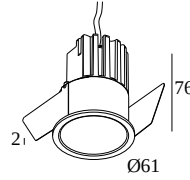

MINI DEEP RINGO II X 93037

19424 9330 B

AVAILABLE IN

BLACK 19424 9330 B

FLEMISH BRONZE OUTDOOR 19424 9330 FBRX

ANTHRACITE 19424 9330 N

WHITE 19424 9330 W